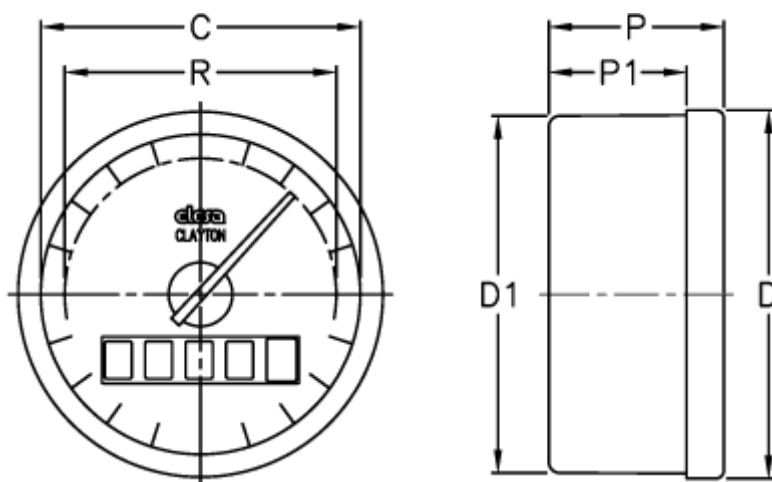

Data Sheet

Article number: 2307072582
Description: E+G Gravity indicator
GW12-0002.0-S

Measures

C	= 60
D	= 68.5
D1	= 67
Indicator accuracy	= 0,05
P	= 33
P1	= 26
R	= 51